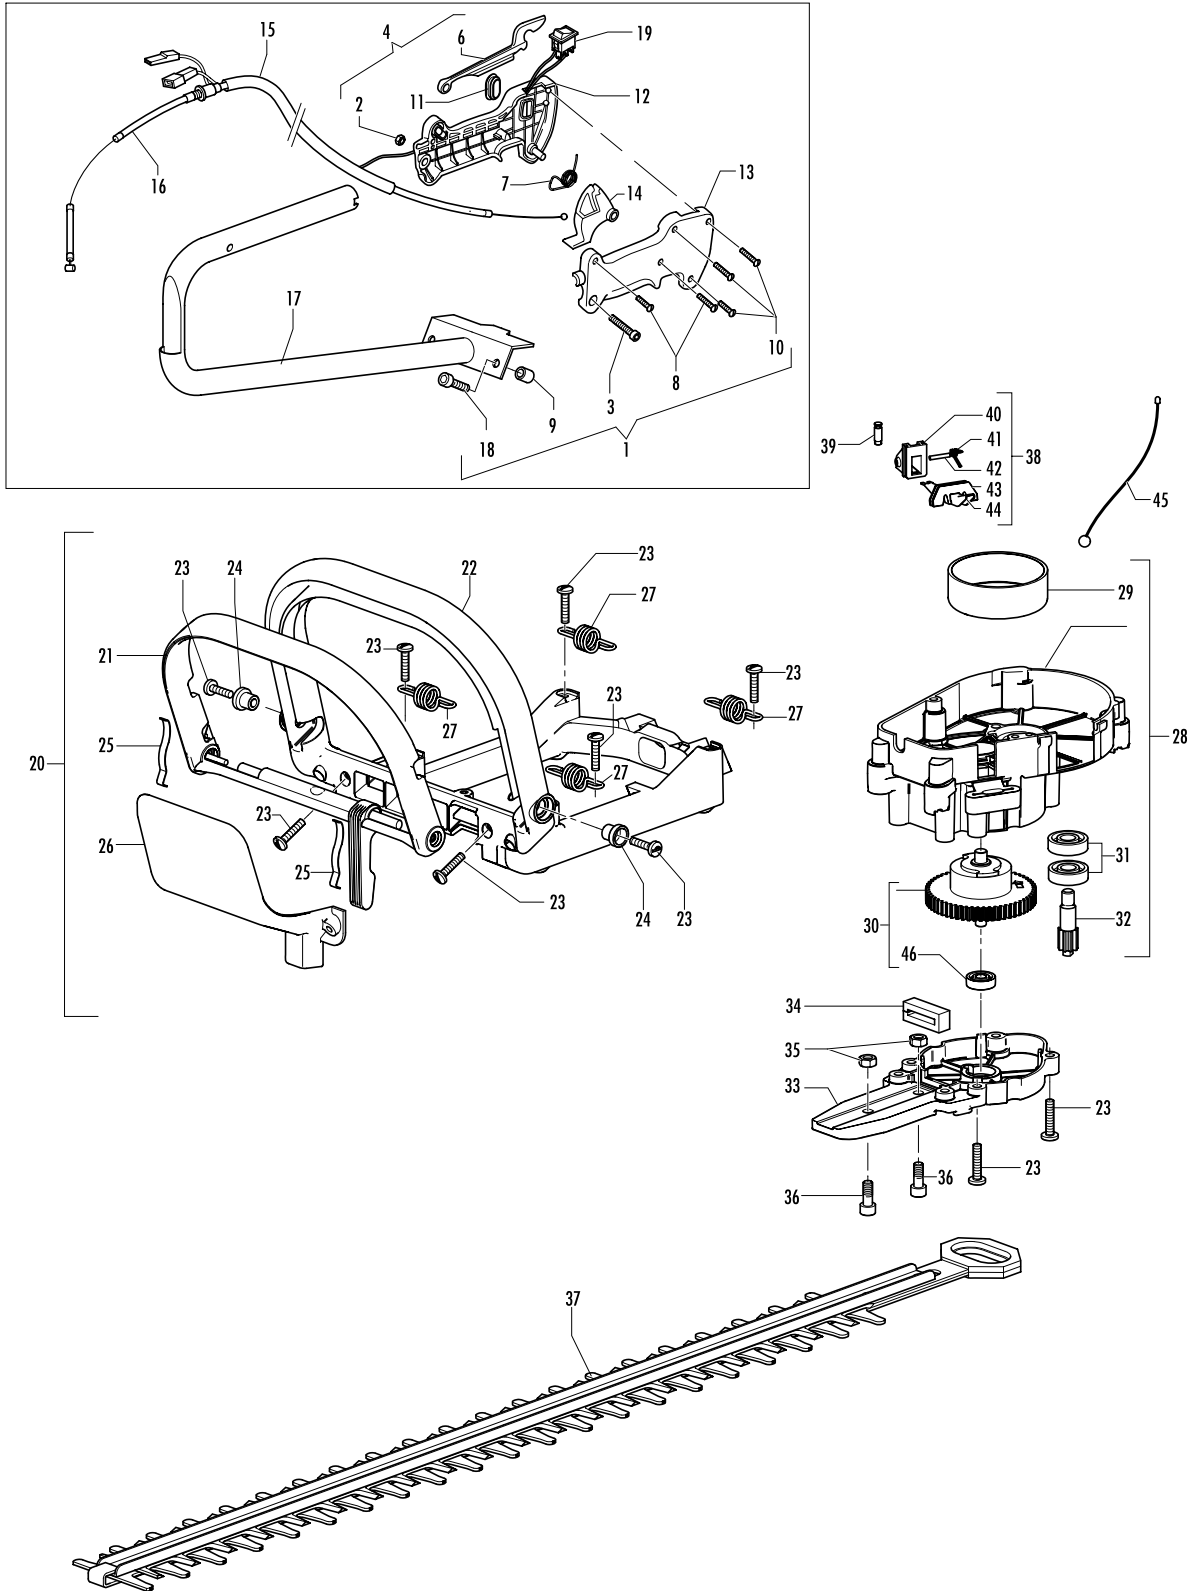

brand	PARTNER

date	SEP/03	SHEET 3/4

Model	Prefix
HG 63	01

Product number
953900407

FIGURE 3