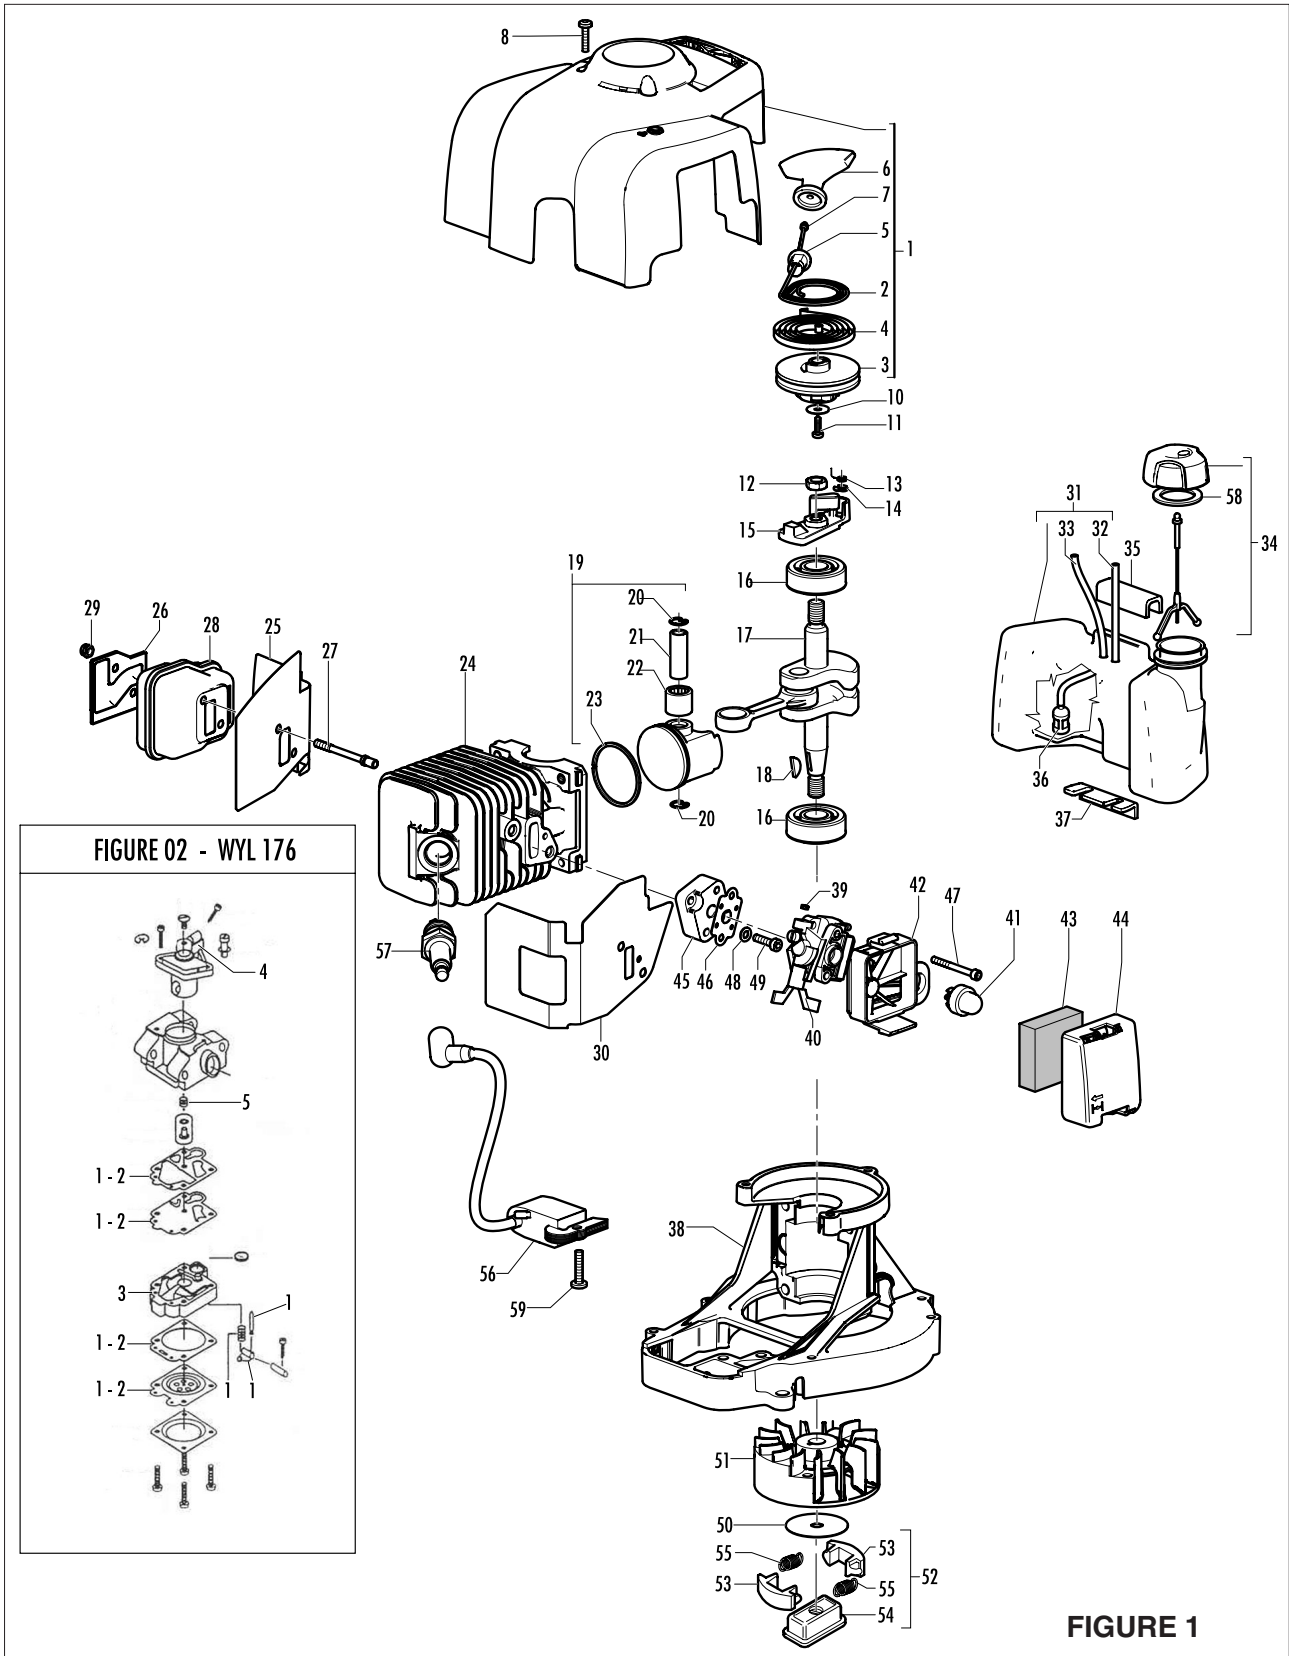

brand	PARTNER

date	SEP/03	SHEET 1/4

Model	Prefix
HG 63	01

Product number
953900407